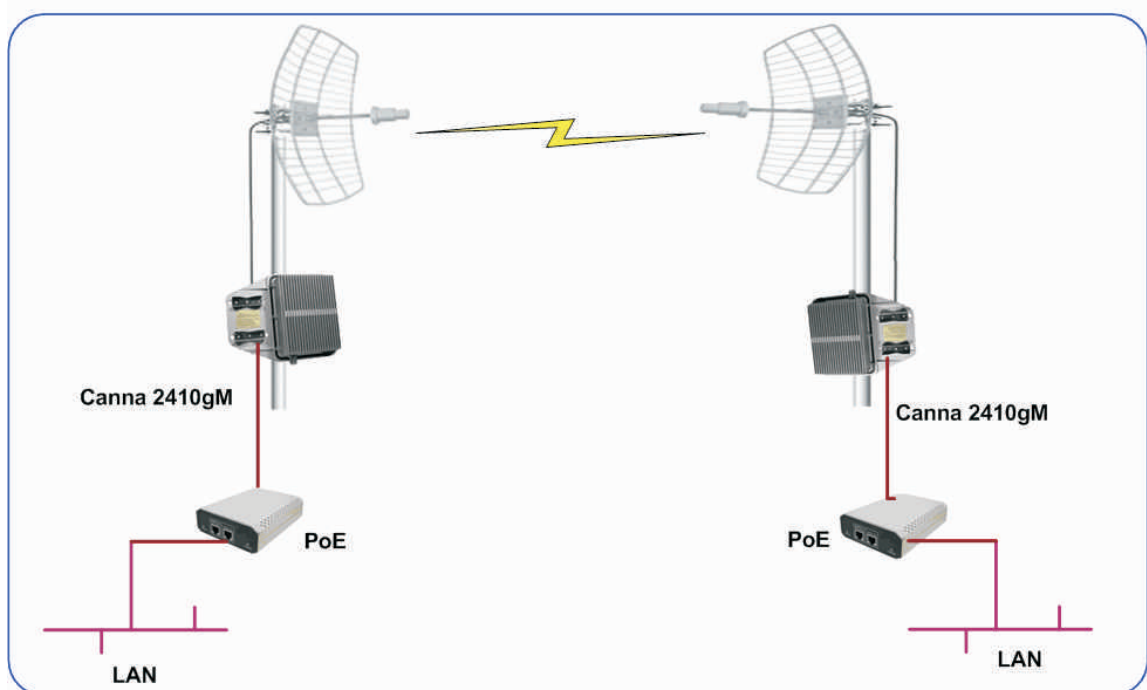

Broadband Wireless Outdoor Solutions

Key Features

- Wireless LAN IEEE802.11b/g compliant
- Solid housing provides protection against rigorous weather conditions IP68 compliant
- Four operating modes support: AP, Wireless Client Repeater and Wireless Bridge
- Strong network security with 64/128/152-bit WEP encryption and WPA
- One detachable N-type male connectors can connect to external high gain antenna for expanding connection distance
- Provides RSSI indication for AP, Repeater and Wireless Bridge
- Power over Ethernet design IEEE802.3af compliant

Description

The Canna 2410gM Broadband Outdoor Wireless solutions from MRO-TEK has the ideal technology for Broadband networks and services for making high-demand technologies like broadband Internet access, voice over IP (VOIP), Video streaming and Security surveillance capabilities both quicker and in a cost-effective manner.

The Canna 2410gM caters to various applications like:

- Local area network(LAN) extensions
- Internet Subscriber service
- Point-to-Multipoint data links
- Provides redundant network backup
- Video surveillance
- Voice over IP (VoIP)

Application

Point to point and point to multipoint Ethernet transport over Wireless is easily achieved using **Canna 2410gM**, which is ideally suited for Ethernet transport over wireless Ethernet networks.